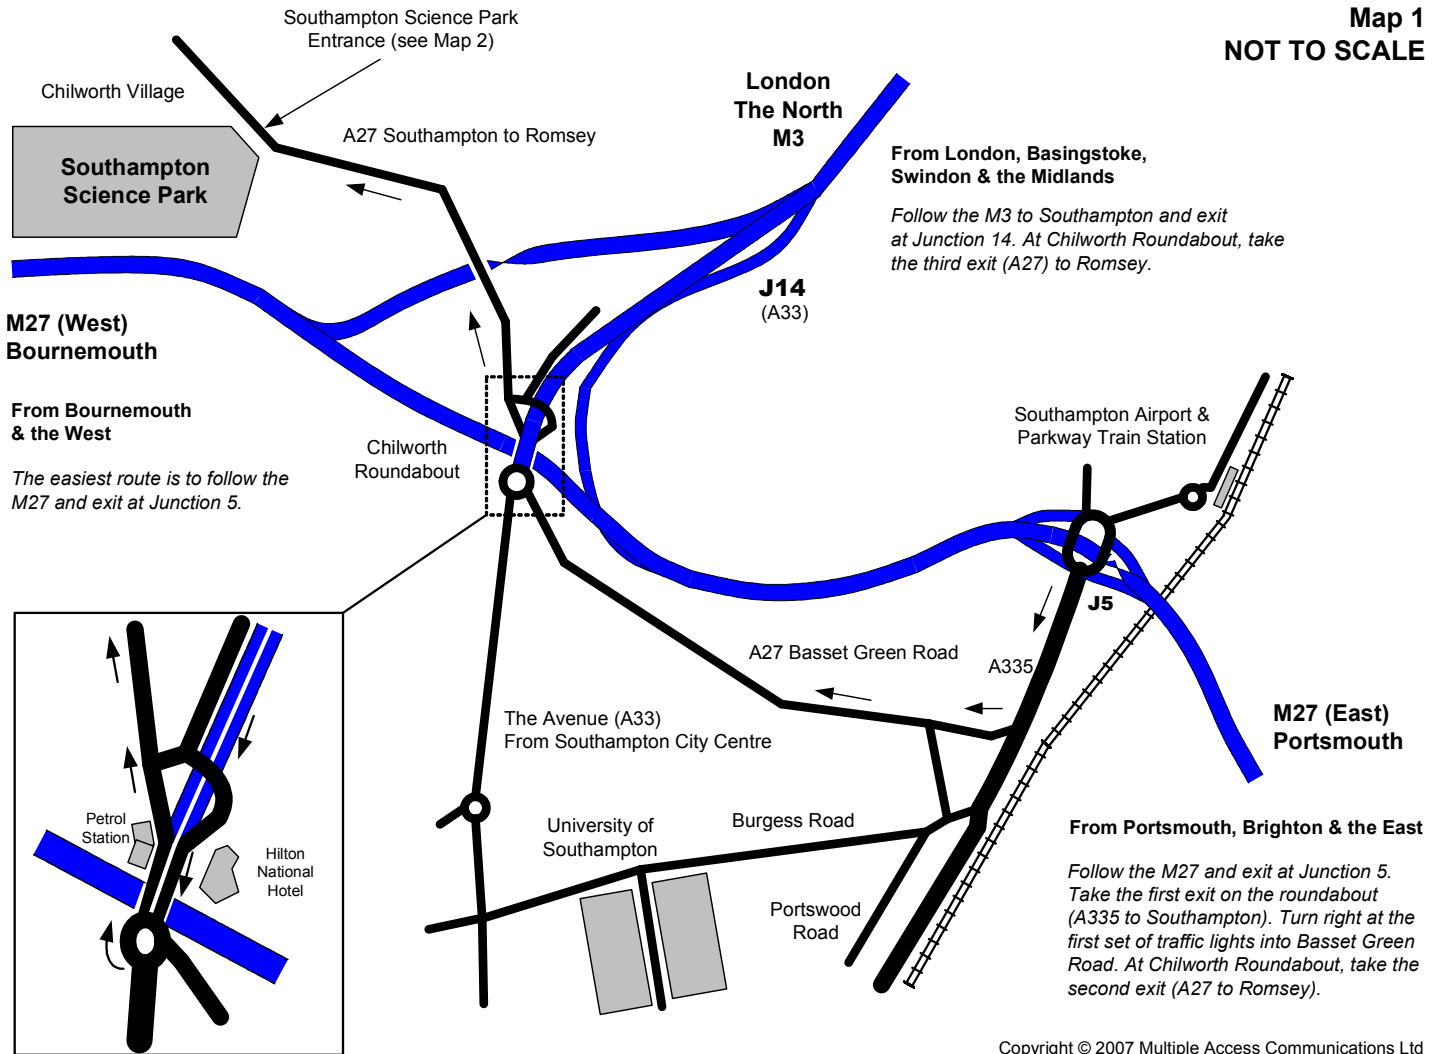

**Map 1
NOT TO SCALE**